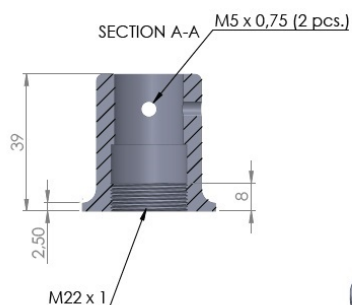

## Description:

Bar To Wall Bracket, F/ø19mm Tube, Flat Back, SS-Look

## Item number:

15.26.100-8

Units	Box	Carton	HS Code	Barcode
Pcs.	1	100	8302419000	
				5704866504904

Hex 2,5 mm. - din914 M5x5 - flat point