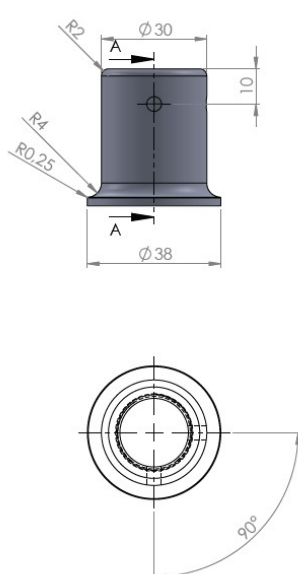

## Description:

Bar To Wall Bracket, F/ø19mm Tube, Flat Back, SS-Look

## Item number:

15.26.100-8

Units	Box	Carton	HS Code	Barcode
Pcs.	1	100	8302419000	
				5704866504904

Hex 2,5 mm. - din914 M5x5 - flat point